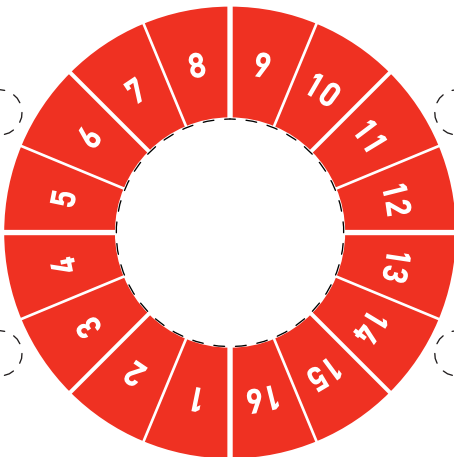

12V DC
⊖ ⊕

Audio out

Phones

MIDI in

MIDI out

SOULSBY

ATMEGADRUM

Tempo

Tune

LFO Amount

LFO Speed

Instrument Delay

Instrument Volume

Start/ Stop

Clear