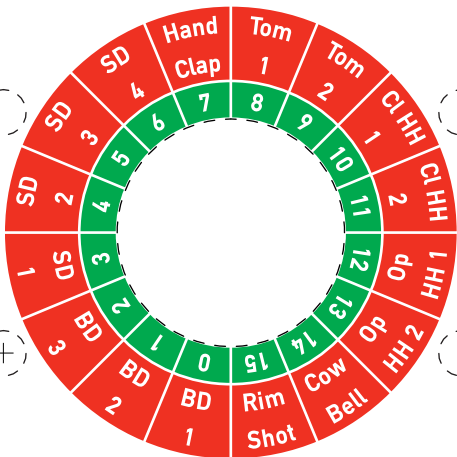

# ATMEGADRUM

Tempo

Tune

LFO Amount

LFO Speed

Instrument Delay

Instrument Volume

Start/ Stop

Clear

Volume

Bass Boost